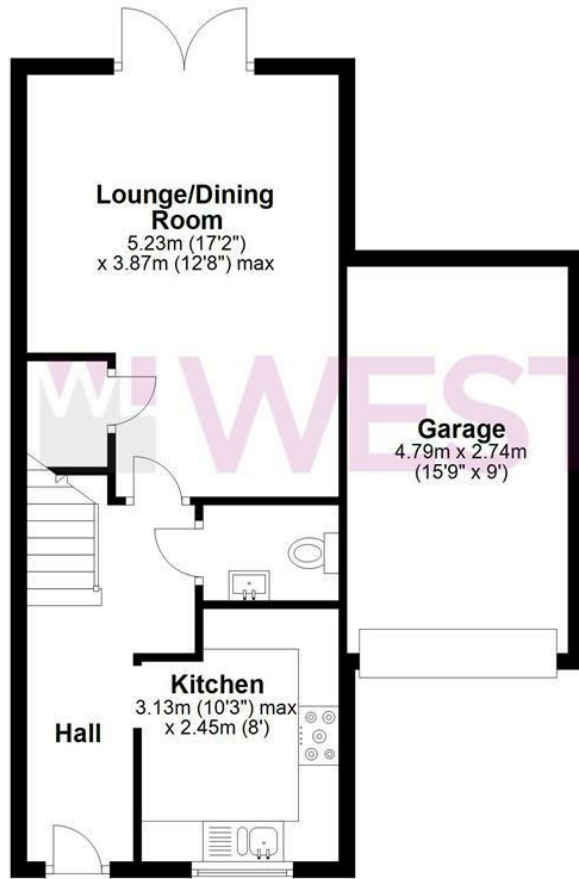

The property benefits from an entrance hall, cloakroom WC, fully fitted kitchen with built-in appliances and a spacious lounge with French doors opening onto the garden. On the first floor is the principal bedroom benefitting from fully fitted wardrobes and a recently refurbished en-suite shower room, together with two further double bedrooms. The top floor offers two additional double bedrooms and the family bathroom. The property also benefits from newly installed carpets, providing a fresh and modern feel throughout.

Ground Floor

Approx. 51.3 sq. metres (552.5 sq. feet)

First Floor

Approx. 51.3 sq. metres (552.4 sq. feet)

Second Floor

Approx. 37.7 sq. metres (405.9 sq. feet)

Total area: approx. 140.4 sq. metres (1510.8 sq. feet)

FOR ILLUSTRATIVE PURPOSES ONLY. NOT TO SCALE. Whilst every attempt had been made to ensure the accuracy of the floor plan shown, all measurements, positioning, fixtures, features, fittings and any other data shown are an approximate interpretation for illustrative purposes only and are not to scale. No responsibility is taken for any error, omission, miss-statement or use of data shown.