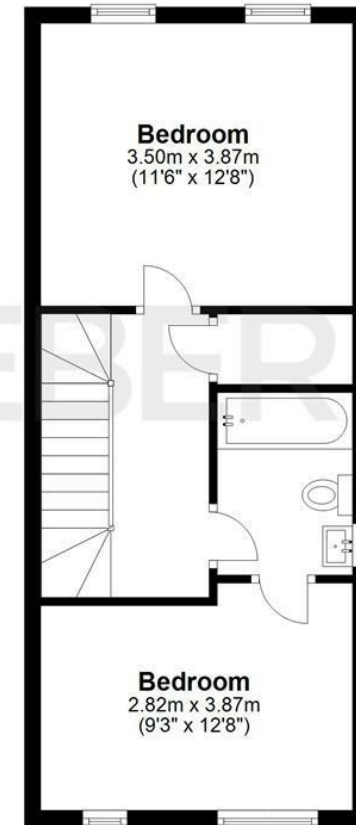

The property benefits from an entrance hall, cloakroom WC, fully fitted kitchen with built-in appliances and a spacious lounge with French doors opening onto the garden. On the first floor is the principal bedroom benefitting from fully fitted wardrobes and a recently refurbished en-suite shower room, together with two further double bedrooms. The top floor offers two additional double bedrooms and the family bathroom. The property also benefits from newly installed carpets, providing a fresh and modern feel throughout.

Ground Floor

Approx. 51.3 sq. metres (552.5 sq. feet)

First Floor

Approx. 51.3 sq. metres (552.4 sq. feet)

Second Floor

Approx. 37.7 sq. metres (405.9 sq. feet)

Total area: approx. 140.4 sq. metres (1510.8 sq. feet)

FOR ILLUSTRATIVE PURPOSES ONLY. NOT TO SCALE. Whilst every attempt had been made to ensure the accuracy of the floor plan shown, all measurements, positioning, fixtures, features, fittings and any other data shown are an approximate interpretation for illustrative purposes only and are not to scale. No responsibility is taken for any error, omission, miss-statement or use of data shown.